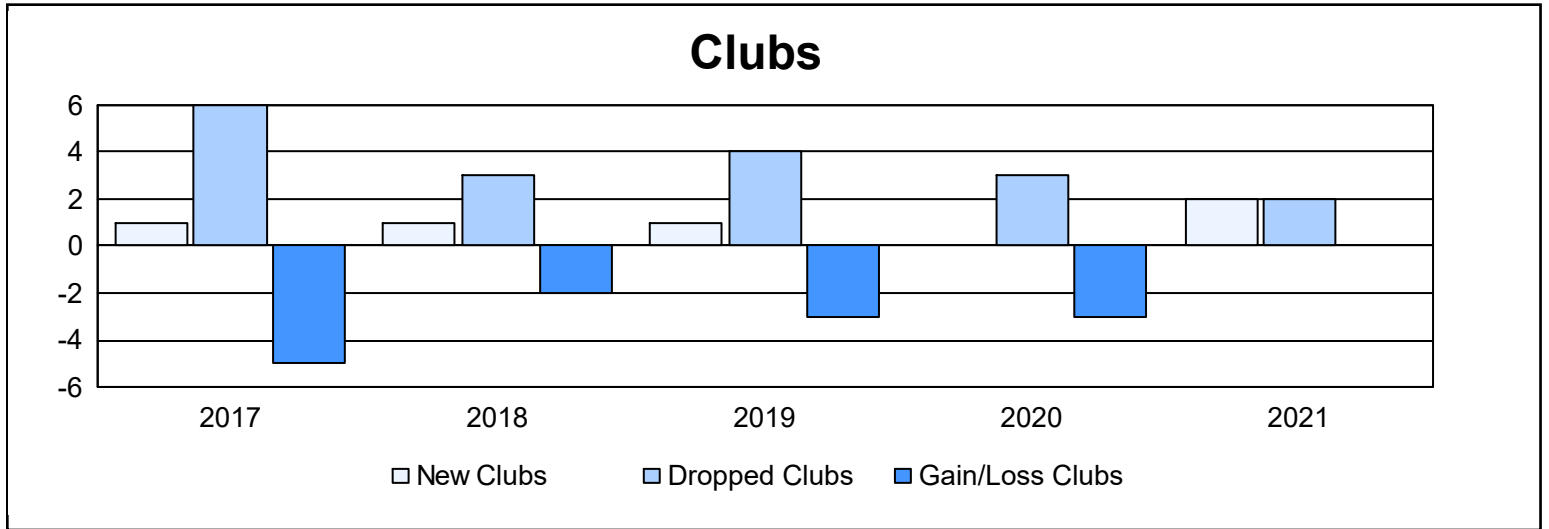

Year	New Clubs	Dropped Clubs	Gain/ Loss Clubs	New Members	Charter Members	Reinstate Members	Transfer Members	Total Member Added	Total Members Dropped	Gain/ Loss Members
2016-2017	1	6	-5	106	52	2	10	170	257	-87
2017-2018	1	3	-2	133	30	2	8	173	206	-33
2018-2019	1	4	-3	81	24	5	5	115	180	-65
2019-2020	0	3	-3	43	9	6	12	70	183	-113
2020-2021	2	2	0	51	71	8	4	134	198	-64
<b>Average</b>	<b>1</b>	<b>4</b>	<b>-3</b>	<b>83</b>	<b>37</b>	<b>5</b>	<b>8</b>	<b>132</b>	<b>205</b>	<b>-72</b>

### Membership Composition June 2021 Cumulative