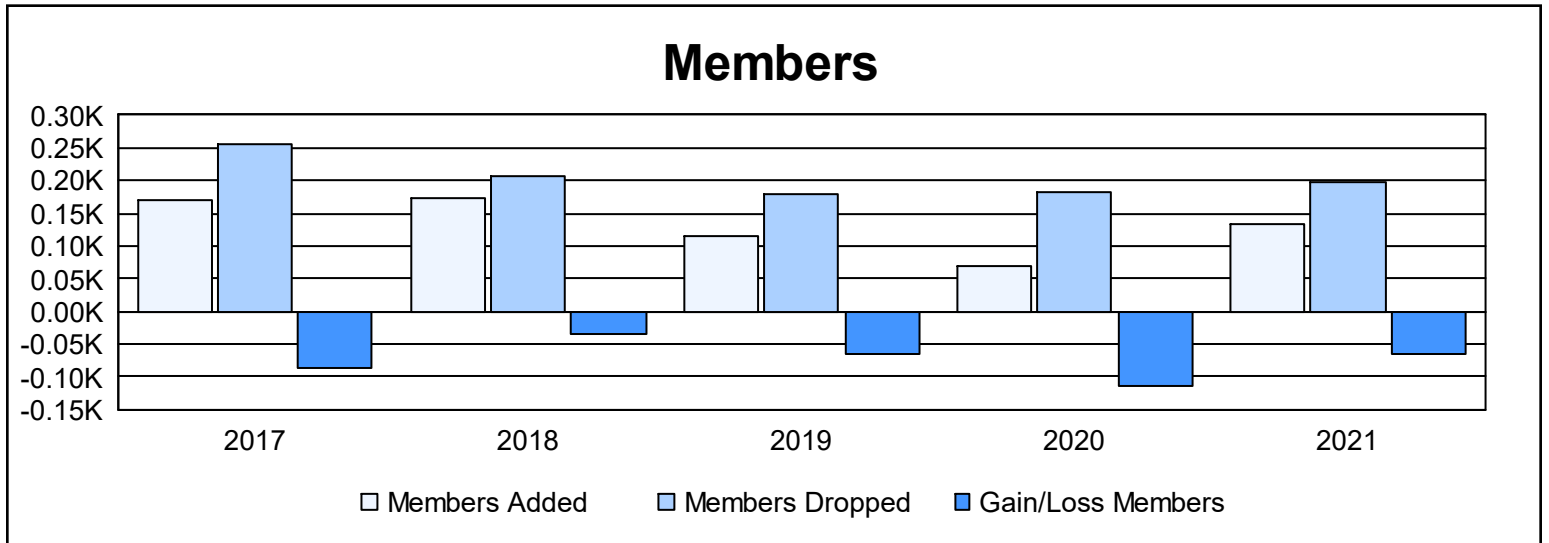

Year	New Clubs	Dropped Clubs	Gain/ Loss Clubs	New Members	Charter Members	Reinstate Members	Transfer Members	Total Member Added	Total Members Dropped	Gain/ Loss Members
2016-2017	1	6	-5	106	52	2	10	170	257	-87
2017-2018	1	3	-2	133	30	2	8	173	206	-33
2018-2019	1	4	-3	81	24	5	5	115	180	-65
2019-2020	0	3	-3	43	9	6	12	70	183	-113
2020-2021	2	2	0	51	71	8	4	134	198	-64
<b>Average</b>	<b>1</b>	<b>4</b>	<b>-3</b>	<b>83</b>	<b>37</b>	<b>5</b>	<b>8</b>	<b>132</b>	<b>205</b>	<b>-72</b>

### Membership Composition June 2021 Cumulative