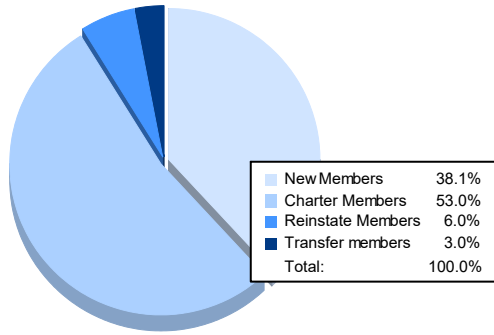

Year	New Clubs	Dropped Clubs	Gain/ Loss Clubs	New Members	Charter Members	Reinstate Members	Transfer Members	Total Member Added	Total Members Dropped	Gain/ Loss Members
2016-2017	1	6	-5	106	52	2	10	170	257	-87
2017-2018	1	3	-2	133	30	2	8	173	206	-33
2018-2019	1	4	-3	81	24	5	5	115	180	-65
2019-2020	0	3	-3	43	9	6	12	70	183	-113
2020-2021	2	2	0	51	71	8	4	134	198	-64
<b>Average</b>	<b>1</b>	<b>4</b>	<b>-3</b>	<b>83</b>	<b>37</b>	<b>5</b>	<b>8</b>	<b>132</b>	<b>205</b>	<b>-72</b>

### Membership Composition June 2021 Cumulative

### Gender Composition June 2021 Cumulative